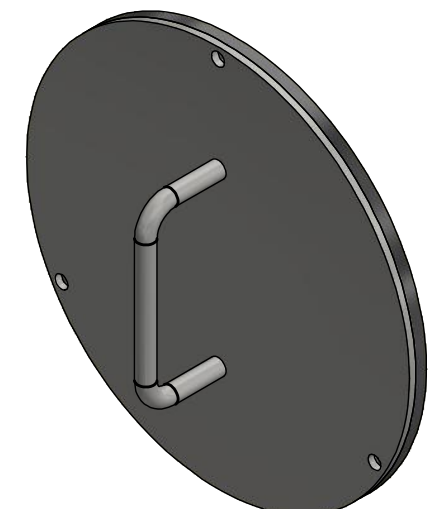

Blind cover for Ø250
Mat : Aluminium / Steel