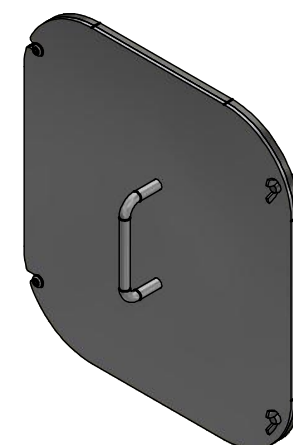

Blind cover for 500x350
Mat : Aluminium