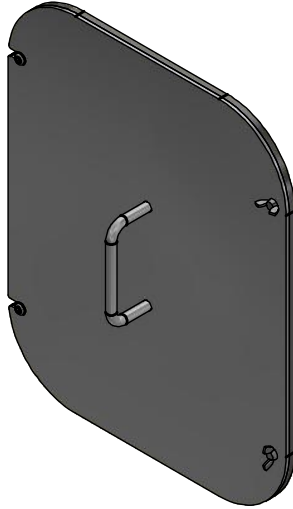

Blind cover for 600x400
Mat : Aluminium