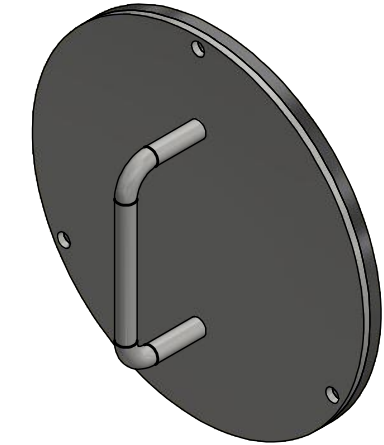

Blind cover for Ø200
Mat : Aluminium / Steel