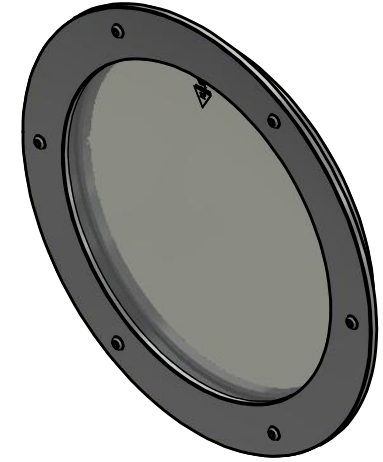

Bull's eye Ø250
Mat frame: Aluminium Anodized / Brass