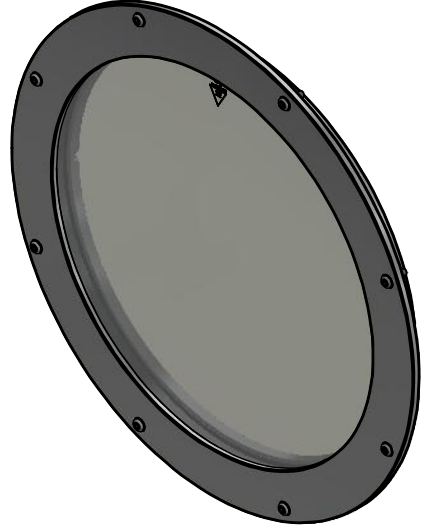

Bull's eye Ø300
Mat frame: Aluminium Anodized / Brass