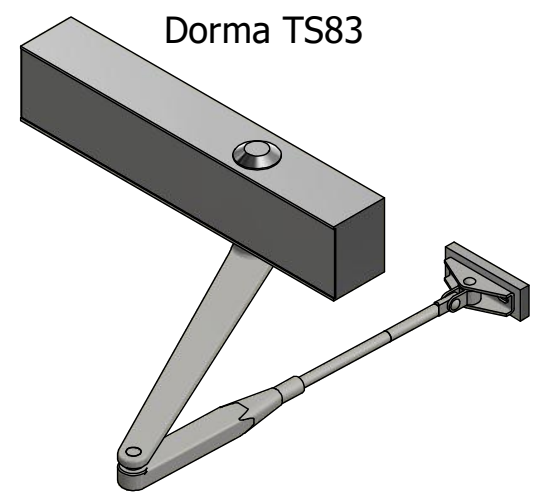

Door closer
Dorma TS83