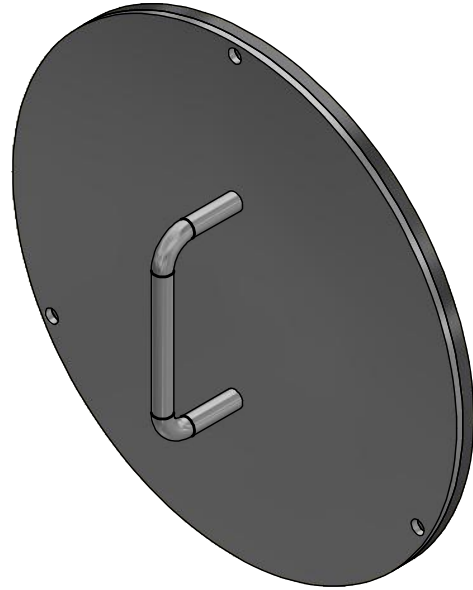

Blind cover for Ø300
Mat : Aluminium / Steel