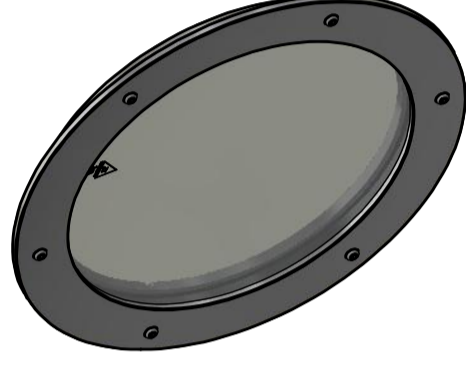

F

E

D

C

B

A

Window 600x400
Mat frame: Aluminium Anodized

Blind cover for 600x400
Mat : Aluminium

Dead bolt lock
Schwepper 3827 ZR Stainless Steel

Proximity Switch M18
Bracket: Stainless Steel

Window 500x350
Mat frame: Aluminium Anodized

Blind cover for 500x350
Mat : Aluminium

Lock in cleating rod
Stainless Steel

Door Hook
Schwepper GSV 236

Bull's eye Ø300
Mat frame: Aluminium Anodized / Brass

Blind cover for Ø300
Mat : Aluminium / Steel

Door closer
Dorma TS83

Has & Eye
Stainless Steel

Bull's eye Ø250
Mat frame: Aluminium Anodized / Brass

Blind cover for Ø250
Mat : Aluminium / Steel

Bull's eye Ø200
Mat frame: Aluminium Anodized / Brass

Blind cover for Ø200
Mat : Aluminium / Steel

Revision Description	RM	14-12-2020	Rev
	Name	Date	
	Status: Released	Released	
	Engineer: RM	14-12-2020	
Description:			
Options GRP SPLT / WET DOORS			
Reference: WINEL Product catalog			
Drawing number: 325 XXXX			
American projection:		Rev.	Sheet Size
		-	1 / 1 A2