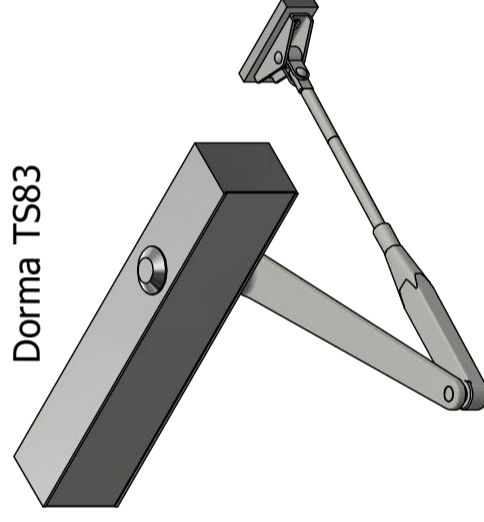

F

E

D

C

B

A

Window 600x400
Mat frame: Aluminium Anodized

Blind cover for 600x400
Mat : Aluminium

Dead bolt lock
Schwepper 3827 ZR Stainless Steel

Proximity Switch M18
Bracket: Stainless Steel

Window 500x350
Mat frame: Aluminium Anodized

Blind cover for 500x350
Mat : Aluminium

Lock in cleating rod
Stainless Steel

Door Hook
Schwepper GSV 236

Bull's eye Ø300
Mat frame: Aluminium Anodized / Brass

Blind cover for Ø300
Mat : Aluminium / Steel

Door closer
Dorma TS83

Has & Eye
Stainless Steel

Bull's eye Ø250
Mat frame: Aluminium Anodized / Brass

Blind cover for Ø250
Mat : Aluminium / Steel

Bull's eye Ø200
Mat frame: Aluminium Anodized / Brass

Blind cover for Ø200
Mat : Aluminium / Steel

Revision Description	RM	14-12-2020	Rev
	Name	Date	
	Status: Released	Released	
	Engineer: RM	14-12-2020	
Description:			
Options GRP SPLT / WET DOORS			
Reference: WINEL Product catalog			
Drawing number: 325 XXXX			
American projection:		Rev.	Sheet Size
		-	1 / 1 A2