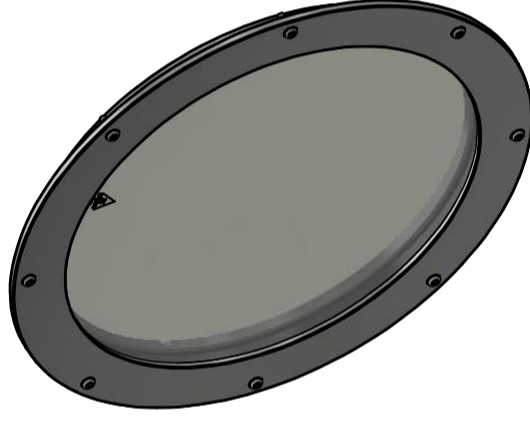

F

E

D

C

B

A

Window 600x400
Mat frame: Aluminium Anodized

Blind cover for 600x400
Mat : Aluminium

Dead bolt lock
Schwepper 3827 ZR Stainless Steel

Proximity Switch M18
Bracket: Stainless Steel

Window 500x350
Mat frame: Aluminium Anodized

Blind cover for 500x350
Mat : Aluminium

Lock in cleating rod
Stainless Steel

Door Hook
Schwepper GSV 236

Bull's eye Ø300
Mat frame: Aluminium Anodized / Brass

Blind cover for Ø300
Mat : Aluminium / Steel

Door closer
Dorma TS83

Has & Eye
Stainless Steel

Bull's eye Ø250
Mat frame: Aluminium Anodized / Brass

Blind cover for Ø250
Mat : Aluminium / Steel

Bull's eye Ø200
Mat frame: Aluminium Anodized / Brass

Blind cover for Ø200
Mat : Aluminium / Steel

Revision Description	RM	14-12-2020	Rev
	Name	Date	
	Status: Released	Released	
	Engineer: RM	14-12-2020	
Description:			
Options GRP SPLT / WET DOORS			
Reference: WINEL Product catalog			
Drawing number: 325 XXXX			
American projection:		Rev.	Sheet Size
		-	1 / 1 A2