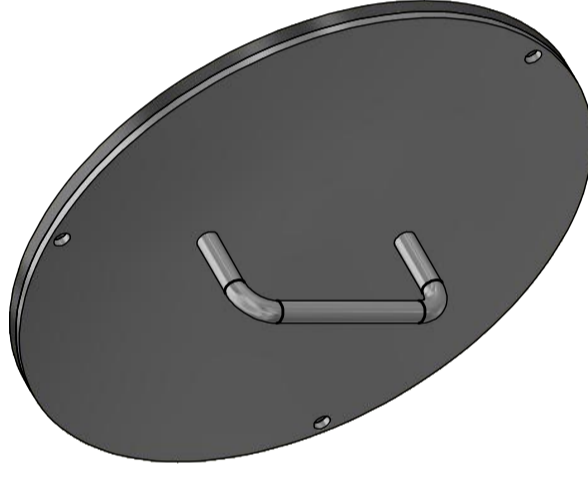

F

E

D

C

B

A

Window 600x400
Mat frame: Aluminium Anodized

Blind cover for 600x400
Mat : Aluminium

Dead bolt lock
Schwepper 3827 ZR Stainless Steel

Proximity Switch M18
Bracket: Stainless Steel

Window 500x350
Mat frame: Aluminium Anodized

Blind cover for 500x350
Mat : Aluminium

Lock in cleating rod
Stainless Steel

Door Hook
Schwepper GSV 236

Bull's eye Ø300
Mat frame: Aluminium Anodized / Brass

Blind cover for Ø300
Mat : Aluminium / Steel

Door closer
Dorma TS83

Has & Eye
Stainless Steel

Bull's eye Ø250
Mat frame: Aluminium Anodized / Brass

Blind cover for Ø250
Mat : Aluminium / Steel

Bull's eye Ø200
Mat frame: Aluminium Anodized / Brass

Blind cover for Ø200
Mat : Aluminium / Steel

Revision Description	RM	14-12-2020	Rev
	Name	Date	
	Status: Released	Released	
	Engineer: RM	14-12-2020	
Description:			
Options GRP SPLT / WET DOORS			
Reference: WINEL Product catalog			
Drawing number: 325 XXXX			
American projection:		Rev.	Sheet Size
		-	1 / 1 A2