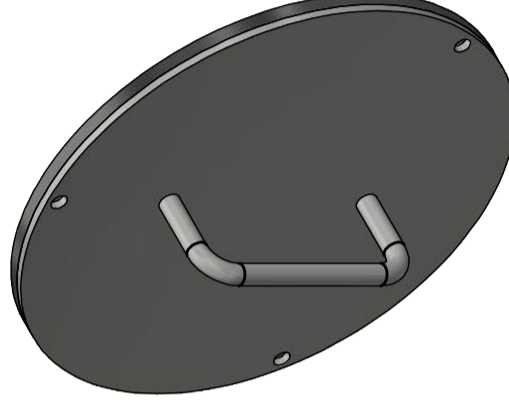

F

E

D

C

B

A

Window 600x400
Mat frame: Aluminium Anodized

Blind cover for 600x400
Mat : Aluminium

Dead bolt lock
Schwepper 3827 ZR Stainless Steel

Proximity Switch M18
Bracket: Stainless Steel

Window 500x350
Mat frame: Aluminium Anodized

Blind cover for 500x350
Mat : Aluminium

Lock in cleating rod
Stainless Steel

Door Hook
Schwepper GSV 236

Bull's eye Ø300
Mat frame: Aluminium Anodized / Brass

Blind cover for Ø300
Mat : Aluminium / Steel

Door closer
Dorma TS83

Has & Eye
Stainless Steel

Bull's eye Ø250
Mat frame: Aluminium Anodized / Brass

Blind cover for Ø250
Mat : Aluminium / Steel

Bull's eye Ø200
Mat frame: Aluminium Anodized / Brass

Blind cover for Ø200
Mat : Aluminium / Steel

Revision Description	RM	14-12-2020	Rev
	Name	Date	
	Status: Released	Released	
	Engineer: RM	14-12-2020	
Description:			
Options GRP SPLT / WET DOORS			
Reference: WINEL Product catalog			
Drawing number: 325 XXXX			
American projection:		Rev.	Sheet Size
		-	1 / 1 A2