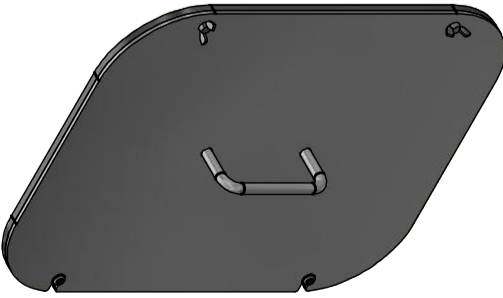

F

E

D

C

B

A

Window 600x400
Mat frame: Aluminium Anodized

Blind cover for 600x400
Mat : Aluminium

Dead bolt lock
Schwepper 3827 ZR Stainless Steel

Proximity Switch M18
Bracket: Stainless Steel

Window 500x350
Mat frame: Aluminium Anodized

Blind cover for 500x350
Mat : Aluminium

Lock in cleating rod
Stainless Steel

Door Hook
Schwepper GSV 236

Bull's eye Ø300
Mat frame: Aluminium Anodized / Brass

Blind cover for Ø300
Mat : Aluminium / Steel

Door closer
Dorma TS83

Has & Eye
Stainless Steel

Bull's eye Ø250
Mat frame: Aluminium Anodized / Brass

Blind cover for Ø250
Mat : Aluminium / Steel

Bull's eye Ø200
Mat frame: Aluminium Anodized / Brass

Blind cover for Ø200
Mat : Aluminium / Steel

Revision Description	RM	14-12-2020	Rev
	Name	Date	
	Status: Released	Released	
	Engineer: RM	14-12-2020	
Description:			
Options GRP SPLT / WET DOORS			
Reference: WINEL Product catalog			
Drawing number: 325 XXXX			
American projection:		Rev.	Sheet Size
		-	1 / 1 A2