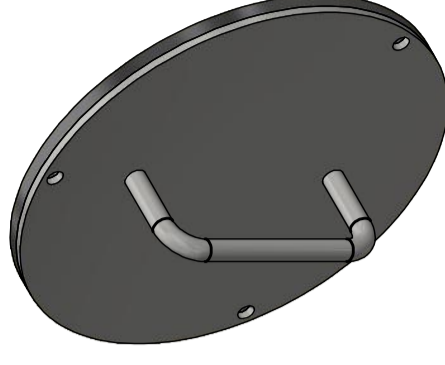

Dead bolt lock
Schwepper 3827 ZR Stainless Steel

Proximity Switch M18
Bracket: Stainless Steel

Window 500x350
Mat frame: Aluminium Anodized

Blind cover for 500x350
Mat : Aluminium

Lock in cleating rod
Stainless Steel

Door Hook
Schwepper GSV 236

Bull's eye Ø300
Mat frame: Aluminium Anodized / Brass

Blind cover for Ø300
Mat : Aluminium / Steel

Door closer
Dorma TS83

Has & Eye
Stainless Steel

Bull's eye Ø250
Mat frame: Aluminium Anodized / Brass

Blind cover for Ø250
Mat : Aluminium / Steel

Bull's eye Ø200
Mat frame: Aluminium Anodized / Brass

Blind cover for Ø200
Mat : Aluminium / Steel

Revision Description	RM	14-12-2020	Rev
	Name	Date	
	Status: Released	Released	
	Engineer: RM	14-12-2020	
Description:			
Options GRP SPLT / WET DOORS			
Reference: WINEL Product catalog			
Drawing number: 325 XXXX			
American projection:		Rev.	Sheet Size
		-	1 / 1 A2